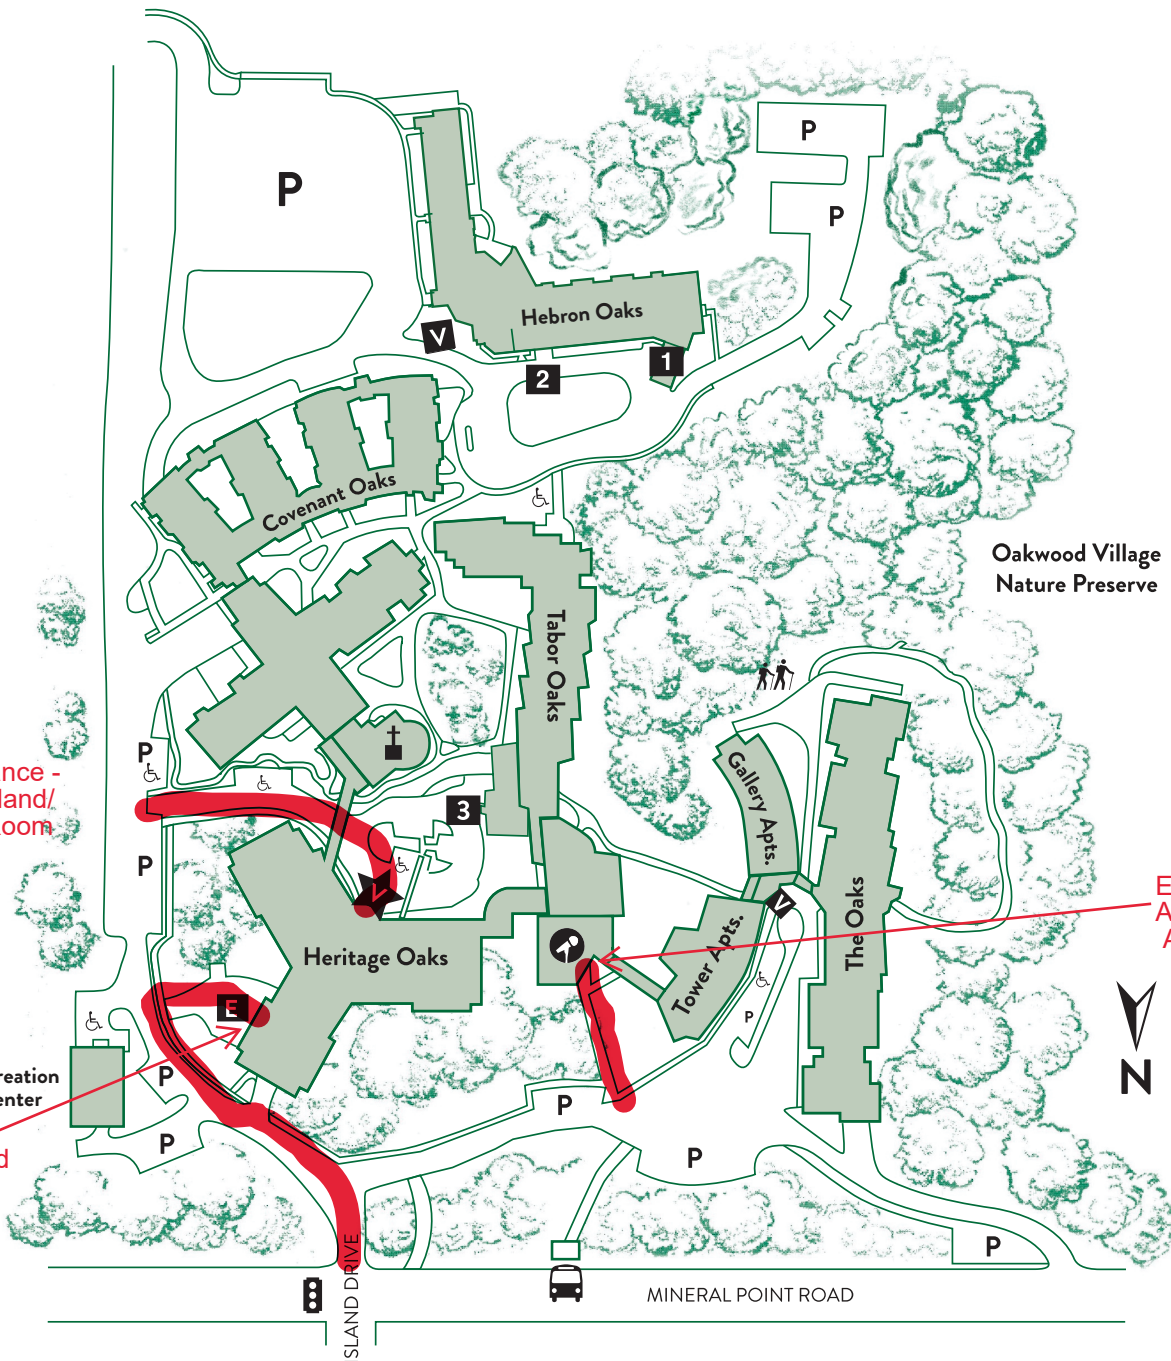

Campus Map

-  Main Visitor Entrance
-  Visitor Entrance
-  Main Loading Dock
-  Ambulance Bay
-  Delivery Bay
-  Resurrection Chapel
-  Entrance to Underground Visitor Parking
-  Center for Arts and Education
-  Bus Stop
-  Parking
-  Handicap Parking
-  Public Entrance to Nature Preserve

Campus Map

OAKWOOD VILLAGE

UNIVERSITY WOODS

Life's explorations continued

Oakwood Village University Woods
6205 Mineral Point Road, Madison, WI 53705

608-230-4580
www.oakwoodvillage.net

An Oakwood Lutheran Senior Ministries community sponsored by 37 Lutheran congregations.