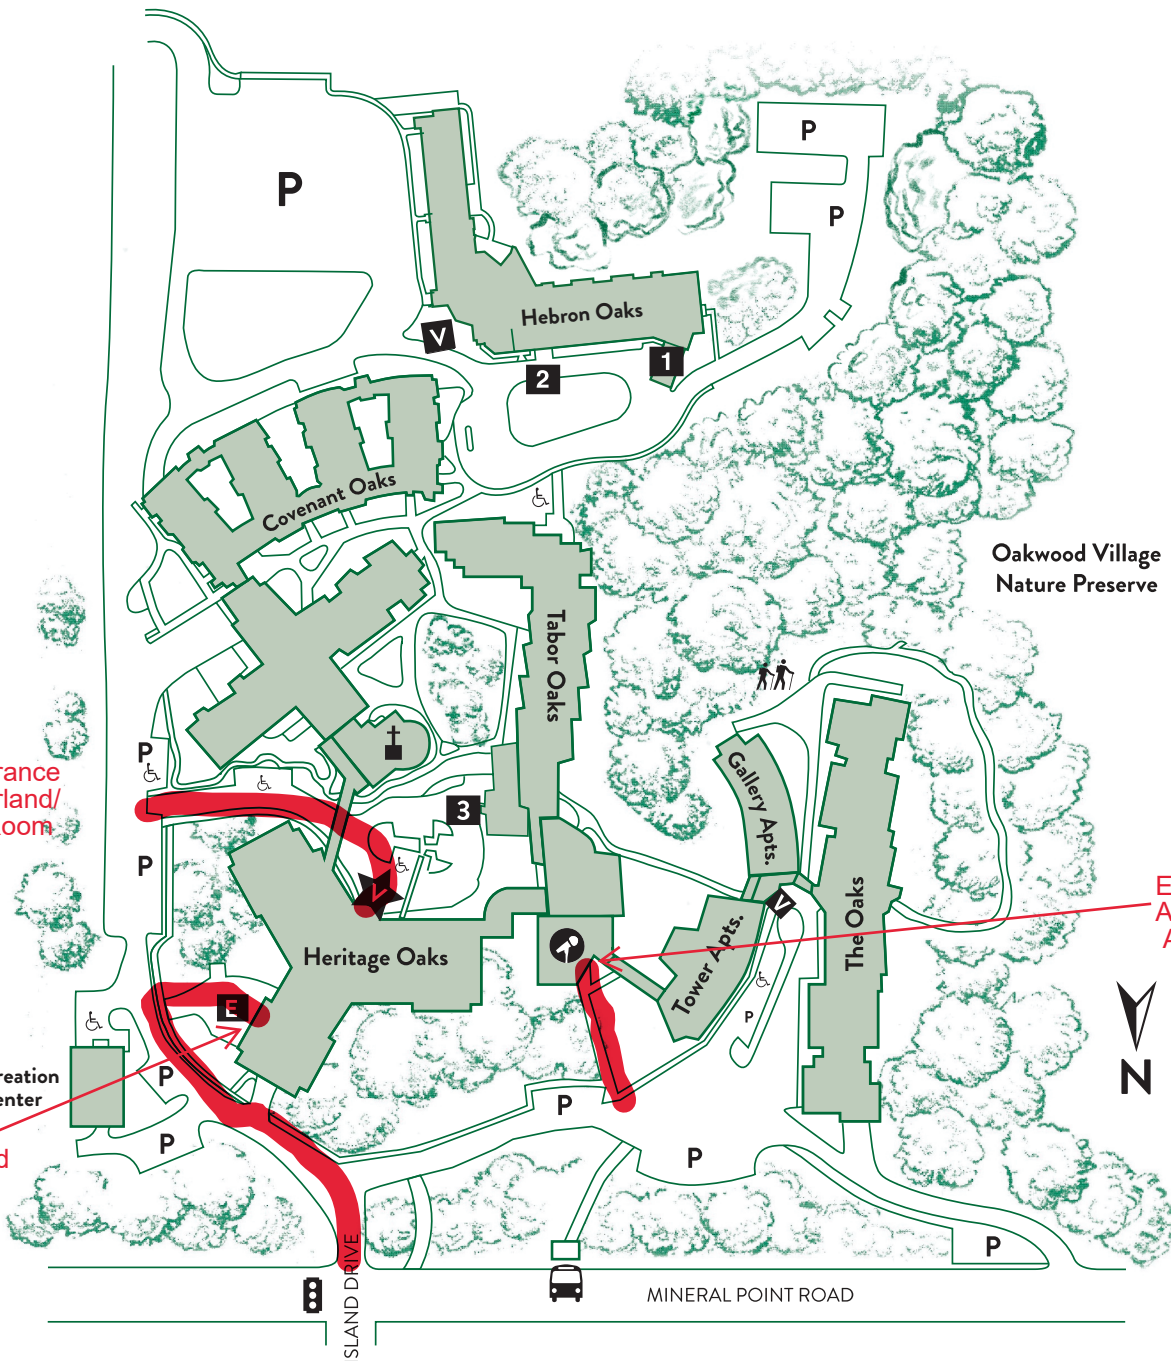

# Campus Map

-  Main Visitor Entrance
-  Visitor Entrance
-  Main Loading Dock
-  Ambulance Bay
-  Delivery Bay
-  Resurrection Chapel
-  Entrance to Underground Visitor Parking
-  Center for Arts and Education
-  Bus Stop
-  Parking
-  Handicap Parking
-  Public Entrance to Nature Preserve

Main entrance - Westmorland/Nakoma Room

Entrance to Auditorium/Art Center

Underground Parking Entrance

Campus Map

OAKWOOD VILLAGE

UNIVERSITY WOODS

Life's explorations continued

Oakwood Village University Woods  
6205 Mineral Point Road, Madison, WI 53705

608-230-4580  
www.oakwoodvillage.net

An Oakwood Lutheran Senior Ministries community sponsored by 37 Lutheran congregations.