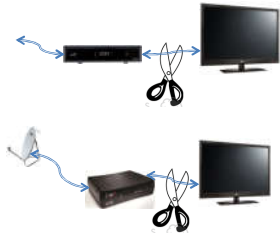

“Cutting the Cord” on Cable & Satellite TV

Orv Jordahl
UWRA ETC Member
Nov 14, 2019

What’s it mean to “cut the cord”?

Answer: All of the following:

1. Stop using cable, fiber, and satellite TV and instead use “Over the Air” and/or “Internet Streaming” TV services.
2. Lower the cost of watching TV.
3. Tailor channel selection to more closely align with what you really want to watch.

2

What are the “Elements” of Streaming TV

- Your television
- HDMI cable to streaming box
- Streaming box
- Network cable to connect to network switch/router
- Internet connection
- Streaming content providers

25

YouTube TV Streaming “Cable Channels”

- Most usual cable channels
- Content streamed over the Internet
- No cable or satellite TV box needed
- Unlimited cloud DVR (recordings kept 9 months)
- Cable channels without:
 - Charter/Spectrum (cable)
 - AT&T U-Verse (fiber)
 - TDS TV (fiber)
 - DirecTV (satellite)
 - Dish Network (satellite)

28

AT&T TV Now

- Formerly DirecTV Now
- Usual cable channels, streamed over the Internet
- Lots of add-on personalization/ala-carte options (so many it makes your head spin)
- Confusing pricing
- Complaints about streaming quality (pauses)