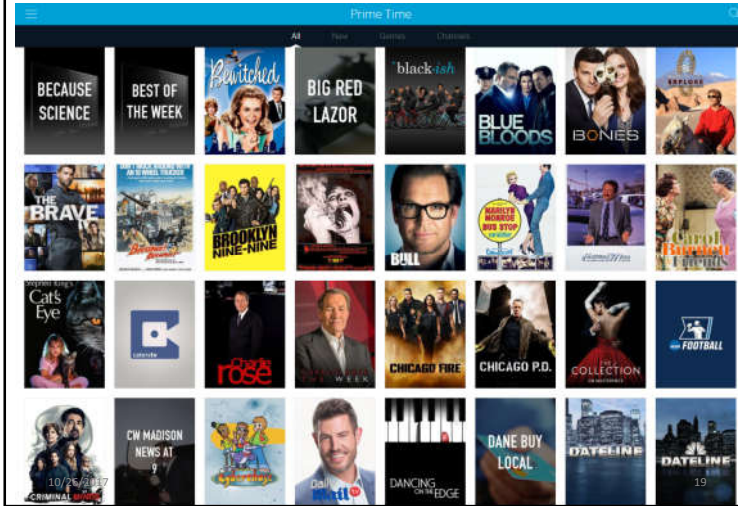

Tablo Prime Time Programs Guide (Example)