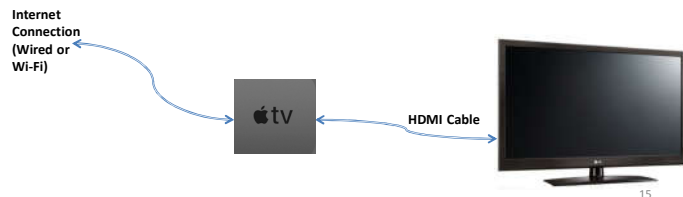

Apple TV

- Great for people invested in the Apple ecosystem
- Lots of specialty channels
- Apps for YouTube TV, Tablo Tuner, Sling TV, AT&T TV Now, Hulu, Netflix, ~~Playstation Vue~~, ...
- Current model supports 4K Ultra High Definition TV
- Apple TV+ streaming service starting Nov 2019