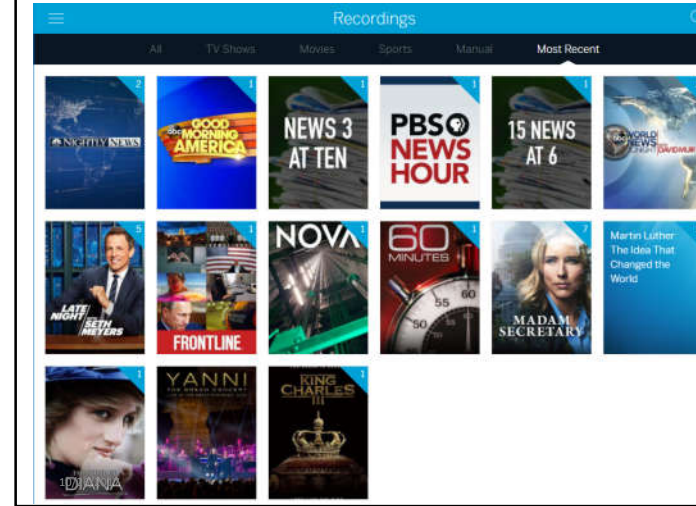

Tablo OTA Tuner/DVR

- Strictly for "Over The Air" HDTV
- Shows TV programs through streaming app on most major streaming devices (Roku, Fire TV, Android TV, PC, Mac, Smartphones, Tablets, etc.)
- Can provide your home area local TV shows anywhere you have an Internet connection!

17

Tablo Live Channel Guide (Example)

	9:30 PM	10:00 PM	10:30 PM	11:00 PM	11:30 PM
3-1 CBS	48 Hours NEW	News 3 at Ten	M*A*S*H	Seinfeld	The G
3-2 MNF	Blue Bloods	Rookie Blue		Murdoch Mysteries	
3-3 FOX	Law & Order: Special Victims Unit	Law & Order: Special Victims Unit		Law & Order: Special Victims Unit	
15-1 NBC	Saturday Night Live NEW	NBC 15 News at 10	Saturday Night Live NEW LIVE		
15-2 CW	MomsEveryday	Family Guy	Family Guy	Dateline	
15-3 ANTENNA	The Tonight Show		One Day at a Time	The Jeffersons	All in the F
15-4 WMTV-WX	Weather Headlines w/ Four Corners, West, Northwest	Weather Headlines w/Northeast, Southeast, Upper Midwest		Weather Headlines w/ Central, South Plains	
21-1 PBS	Jericho	Luther		30 Minute Music Hour NEW	The Lower

18

Tablo Prime Time Programs Guide (Example)

19

Tablo Recorded Programs View (Example)

20

The Roku Line of Streaming Devices

- Prices range from \$25 to \$90
- Best is Roku Ultra (2019 model) -- Recommended