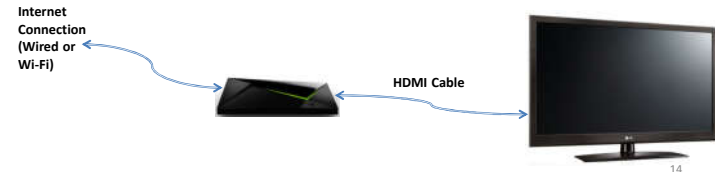

Android TV

- Many vendors/models to choose from
  - + NVIDIA Shield arguably the best Android TV box
  - + Other choices: Am. Fire TV, Xiaomi Mi Box, Leelbox T95Z
- Lots of Apps/Channels
  - + YouTube TV, Tablo OTA Tuner, Sling TV, AT&T TV Now, Hulu, Netflix, HBO Go, ~~Playstation Vue~~, ...
- Numerous video games also supported